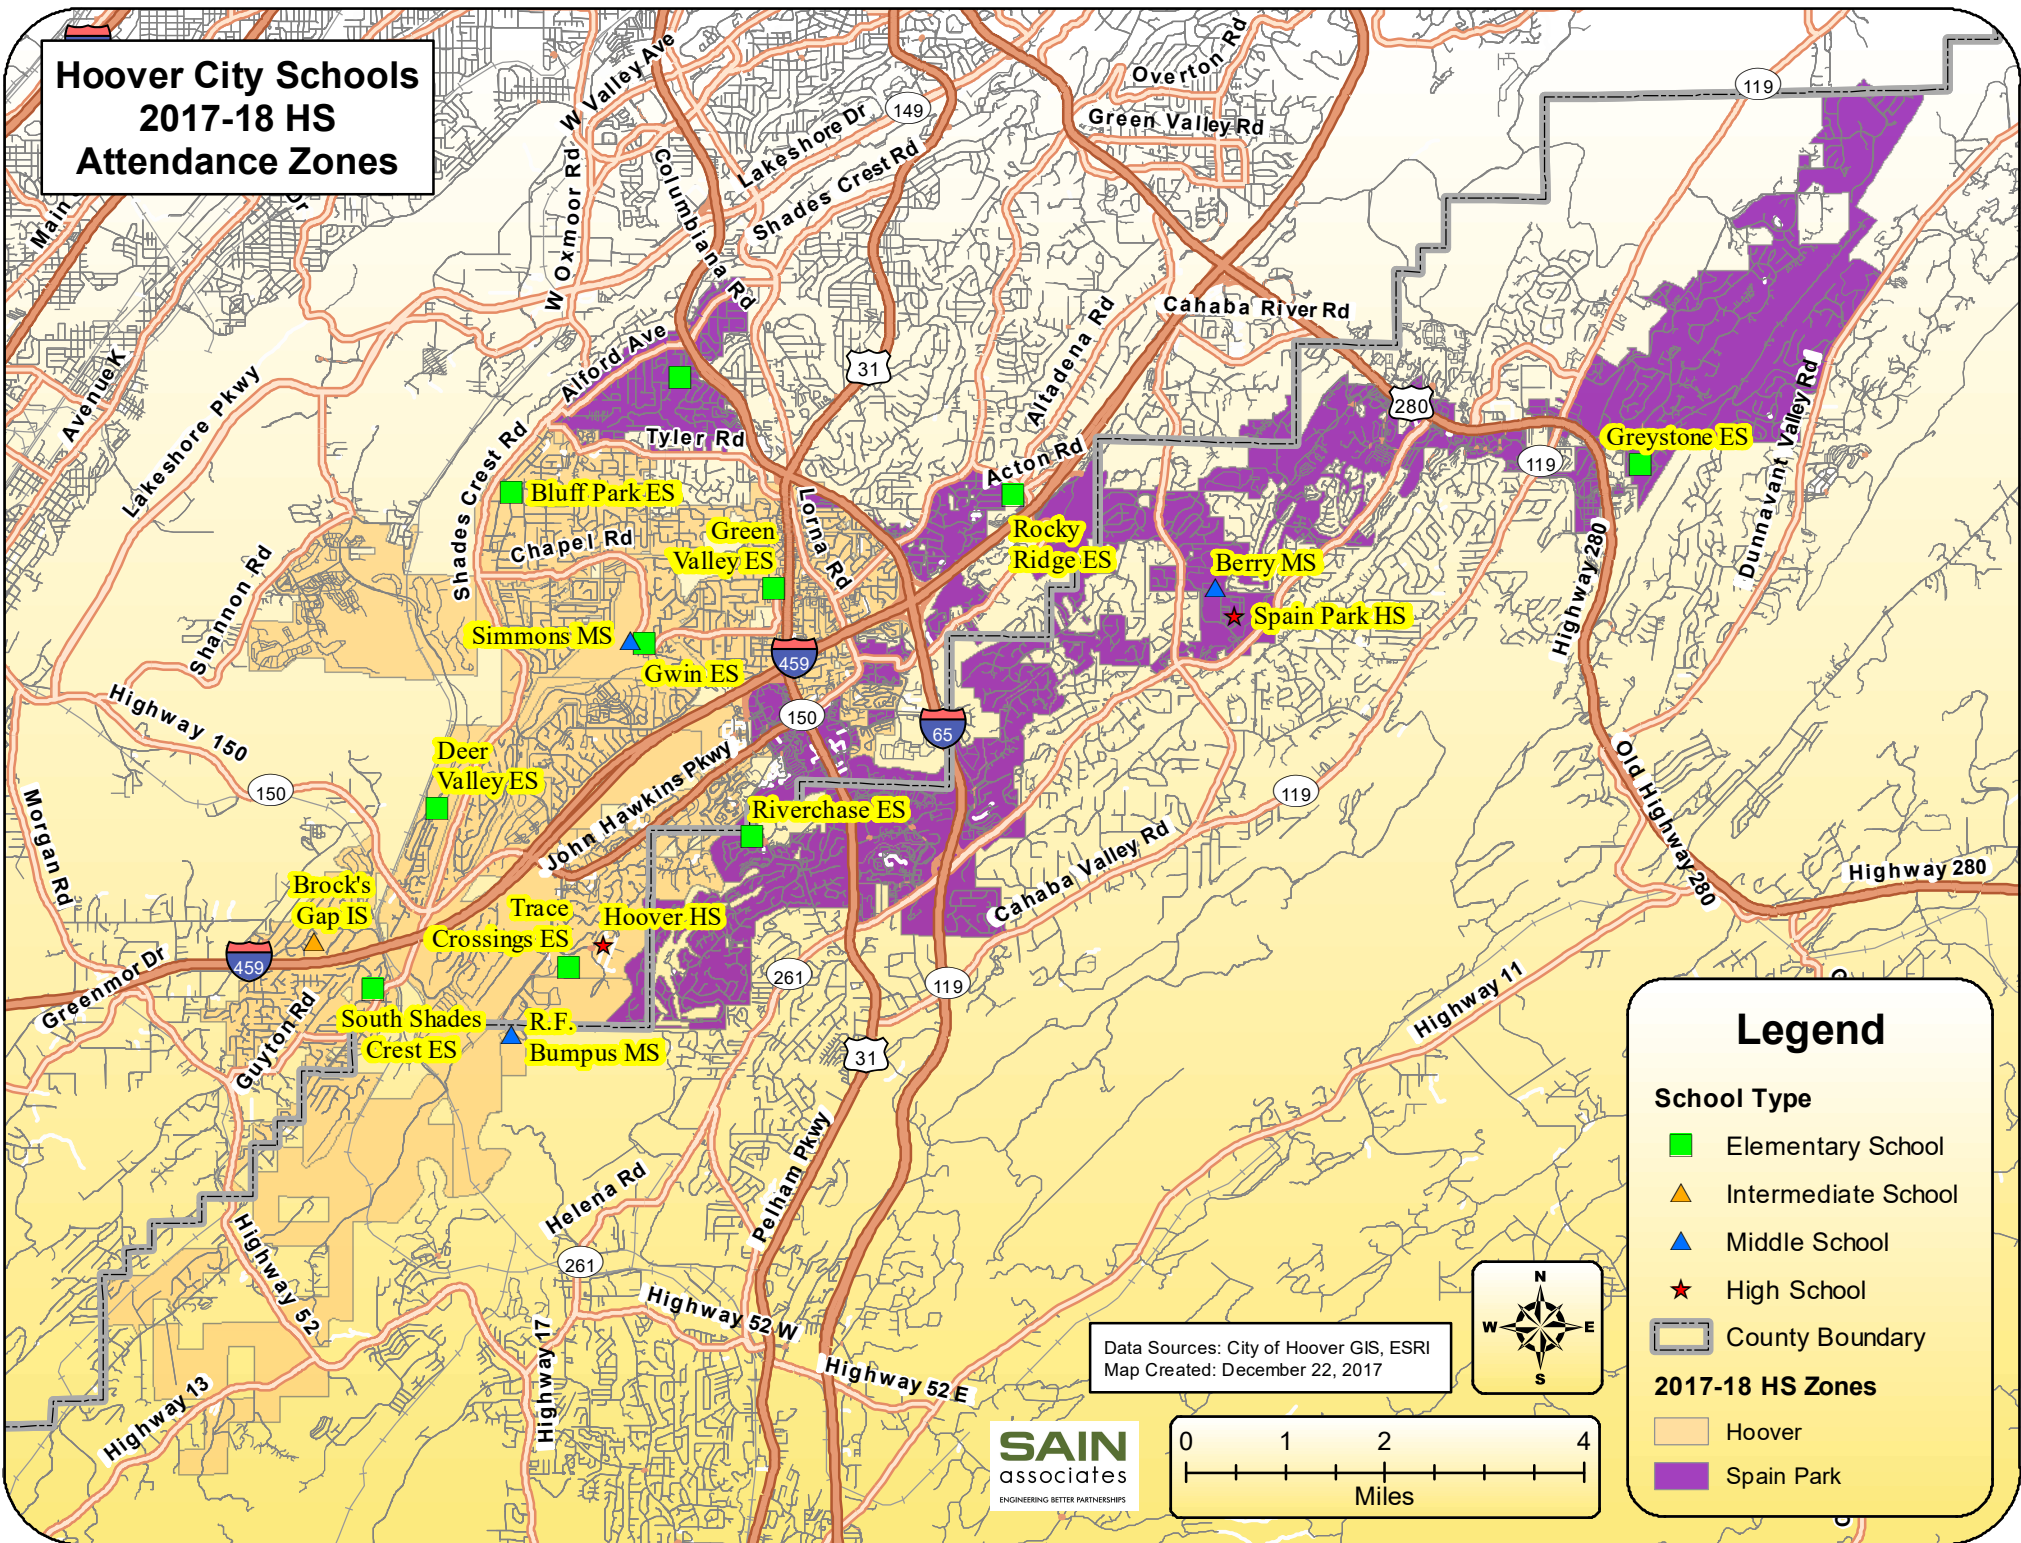

Hoover City Schools 2017-18 HS Attendance Zones

Data Sources: City of Hoover GIS, ESRI
Map Created: December 22, 2017

Legend

- School Type**
- Elementary School
 - ▲ Intermediate School
 - ▲ Middle School
 - ★ High School
 - County Boundary
- 2017-18 HS Zones**
- Hoover
 - Spain Park